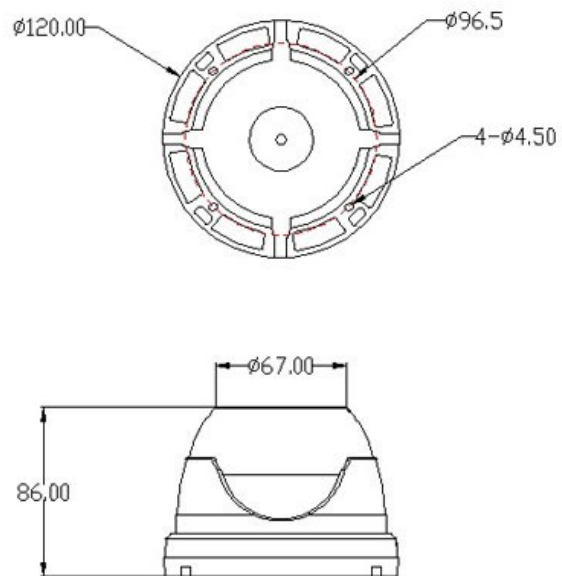

CP- GTC-D24L3**2.4 MP Astra HD IR Dome Camera - 30 Mtr.****Astra** HD
camera**Main Features**

- 1/2.7" 2.4MP HQIS Pro Image Sensor
- 25/30fps@ 2.4MP
- Day/Night(ICR), AWB, AGC, BLC
- Plug-n-Play HD/SD Camera
- 6 mm Lens
- Equipped with fine IR LEDs for clearer night vision
- IR Range of 30 Mtr.
- Compatible with HDx, AHD, HDCVI, CVBS & HDTVI DVRS

*Product casing and specifications are subject to change without prior notice

CP- GTC-D24L3

2.4 MP Astra HD IR Dome Camera - 30 Mtr.

Feature

Image Sensor
Minimum Illumination
Shutter Speed
White Balance
Gain Control(AGC)
Lens
S/N Ratio
Back Light Compensation
Video Output
Resolution
ICR
OSD
IR
No. of IR LEDs
Operating Temperature
Humidity
Power Source
Power Consumption
Dimension
Weight

Specification

1/2.7" 2.4MP HQIS Pro Image Sensor
Color (0.1Lux), White and Black (0Lux IR LED On)
1/50s(1/60s)-1/100,000s (Auto/Fixed)
Auto
Auto
6mm
≥52dB
Auto
1.0Vp-p Composite Output (75Ω / BNC), HD-AHD(1080P)\ HD-TVI(1080P)\ HD-CVI(1080P)\ CVBS
2.4MP @ 25fps
Support
Support
IR Range of 30 Mtr.
30pcsφ5mm
-10°C~+50°C
10% ~ 90% (humidity)
DC12V
0.4W(2.5W after IR LED Powered on)
120mm x 120mm x 86mm
0.3Kg.